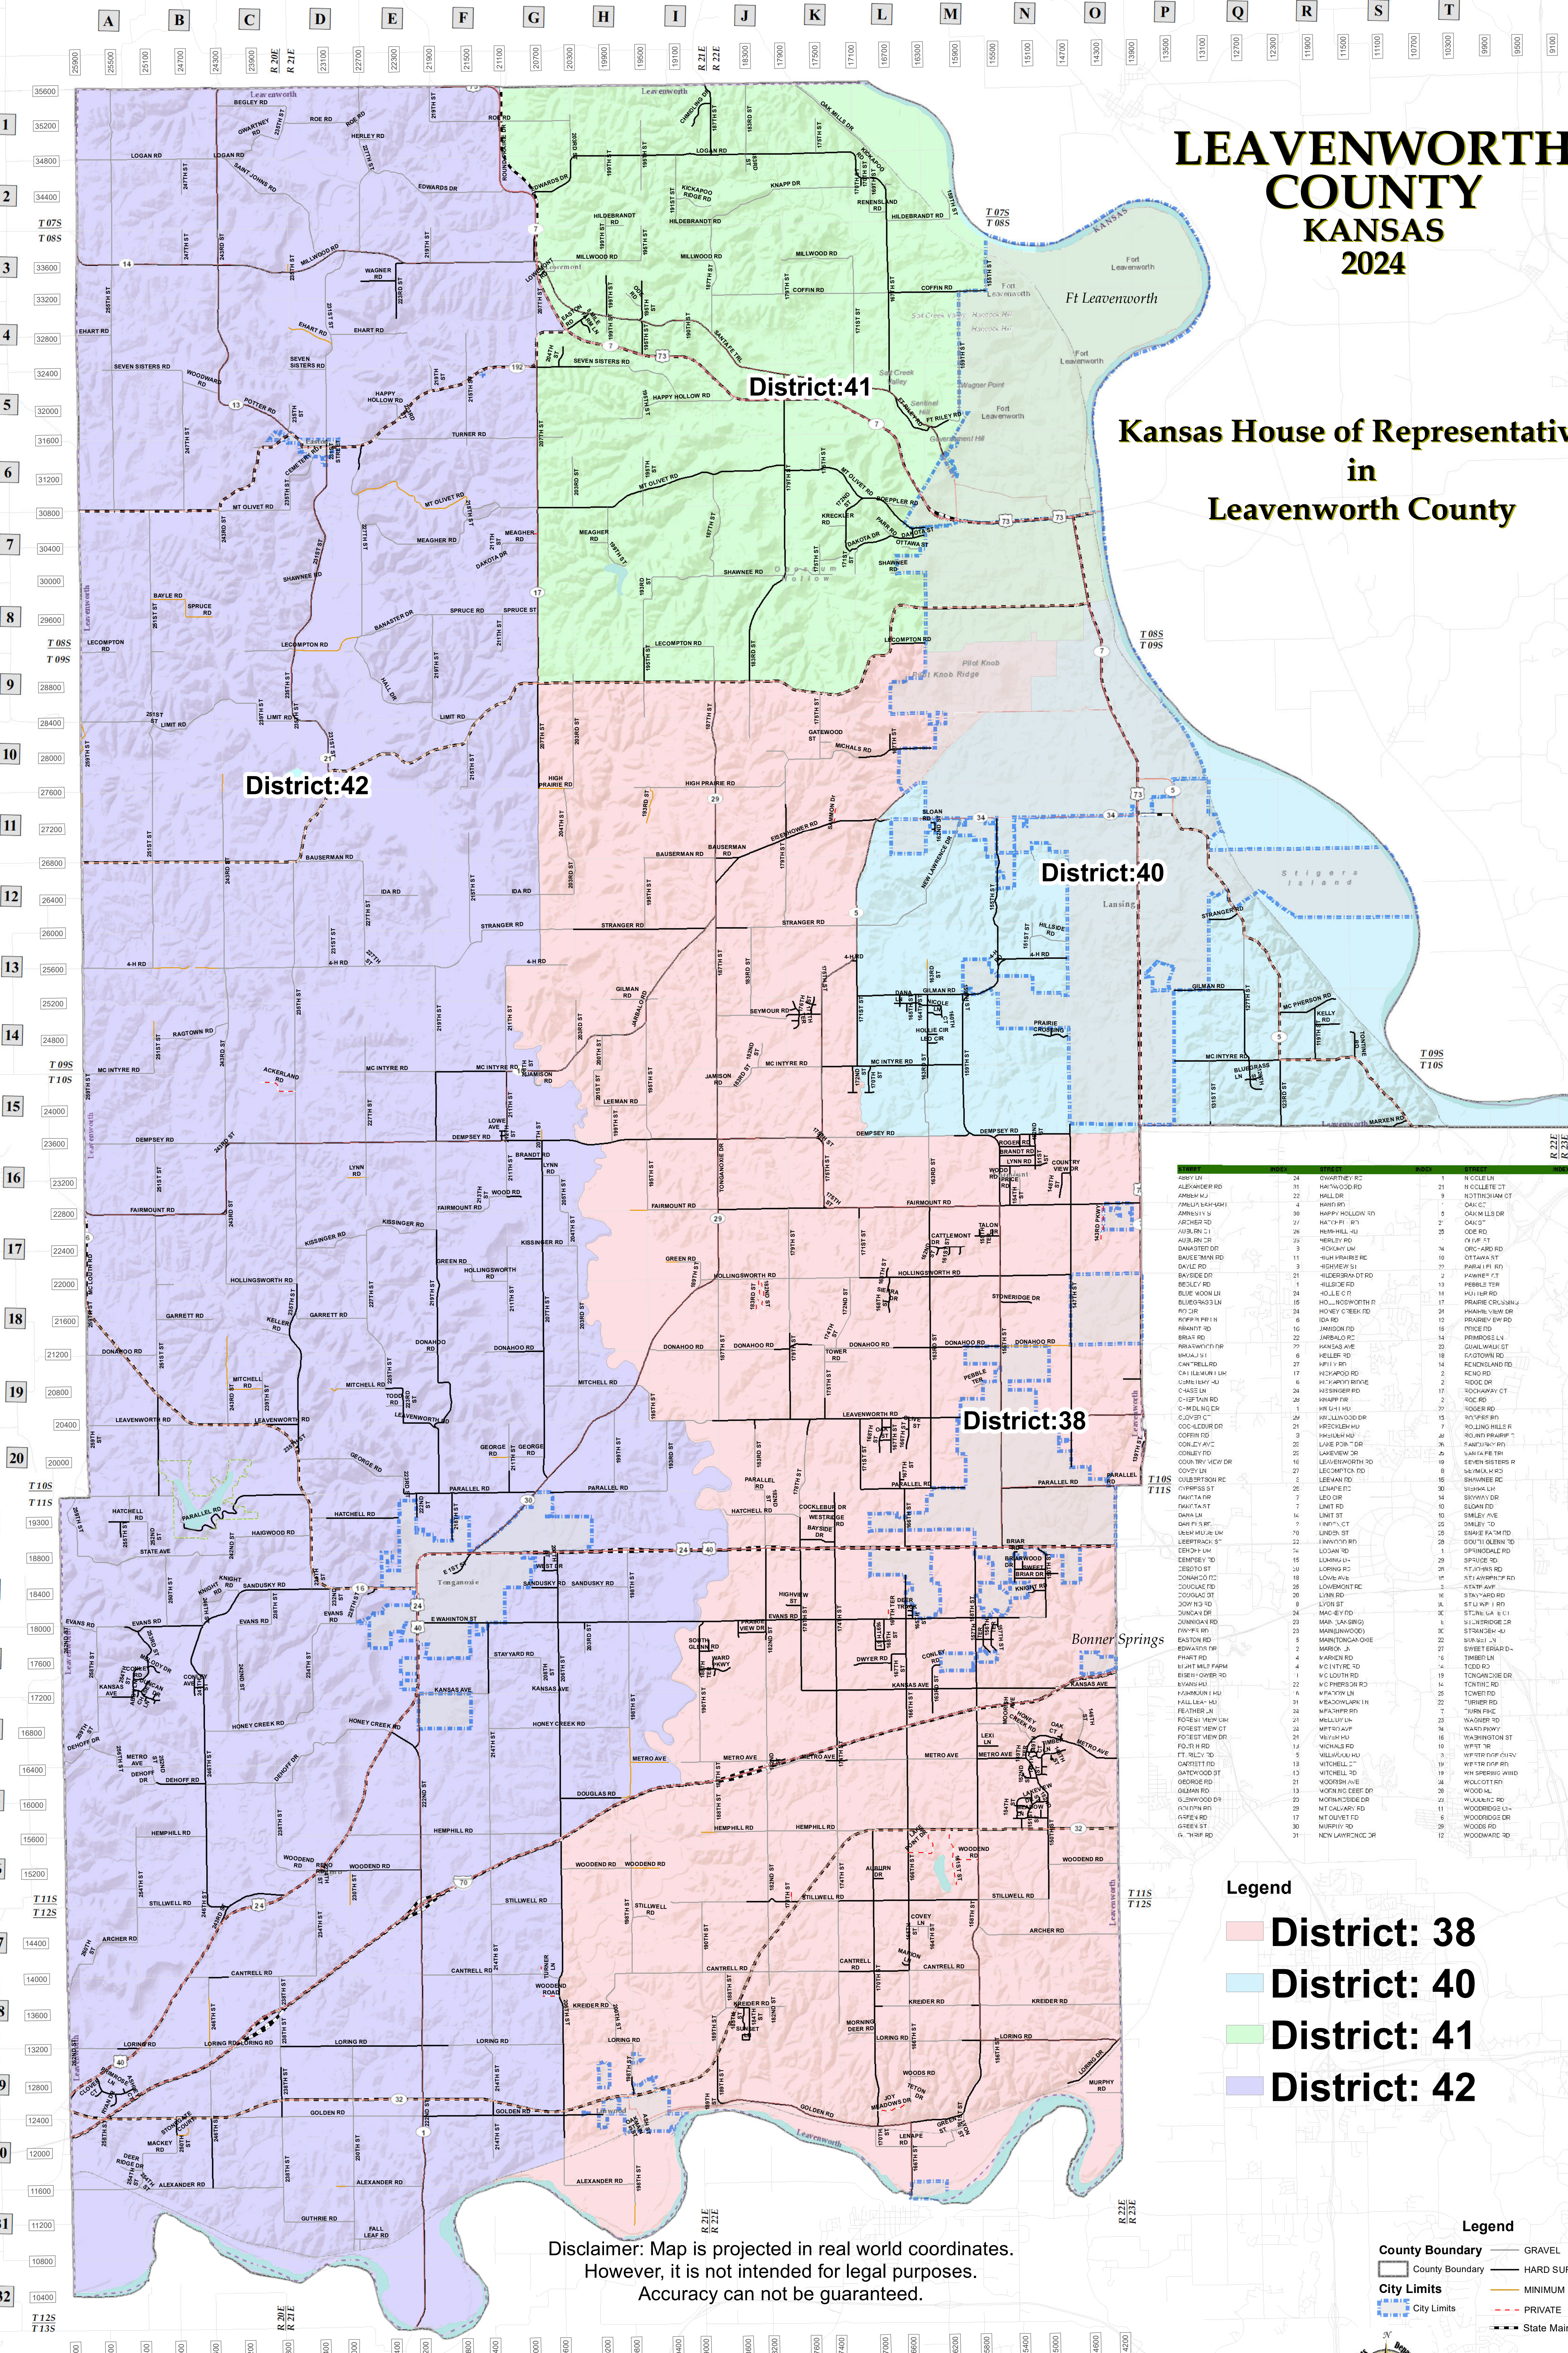

LEAVENWORTH COUNTY KANSAS 2024

Kansas House of Representatives in Leavenworth County

District:41

District:42

District:40

District:38

1	2	3	4	5	6	7	8	9	10	11	12	13	14	15	16	17	18	19	20	21	22	23	24	25	26	27	28	29	30	31	32
21	22	23	24	25	26	27	28	29	30	31	32	33	34	35	36	37	38	39	40	41	42	43	44	45	46	47	48	49	50	51	52
...

- Legend**
- District: 38
 - District: 40
 - District: 41
 - District: 42

- Legend**
- County Boundary
 - City Limits
 - GRAVEL
 - HARD SURFACE
 - MINIMUM
 - PRIVATE
 - State Maintained

Disclaimer: Map is projected in real world coordinates. However, it is not intended for legal purposes. Accuracy can not be guaranteed.